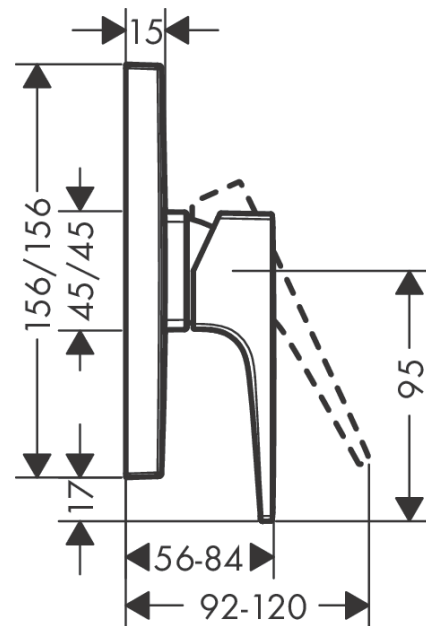

Metropol

Single lever shower mixer for concealed installation with lever handle for iBox universal

Surfaces: **Brushed Black Chrome** Article Number: **32565340**

Description

product features

- 1 function
- connection type: basic set
- maximum flow rate at 3 bar: 29,3 l/min
- ceramic cartridge
- min. operating pressure: 1 bar
- max. operating pressure: 10 bar
- temperature limitation adjustable
- with silencer

Design awards

Product image

Scale drawing

Flowchart